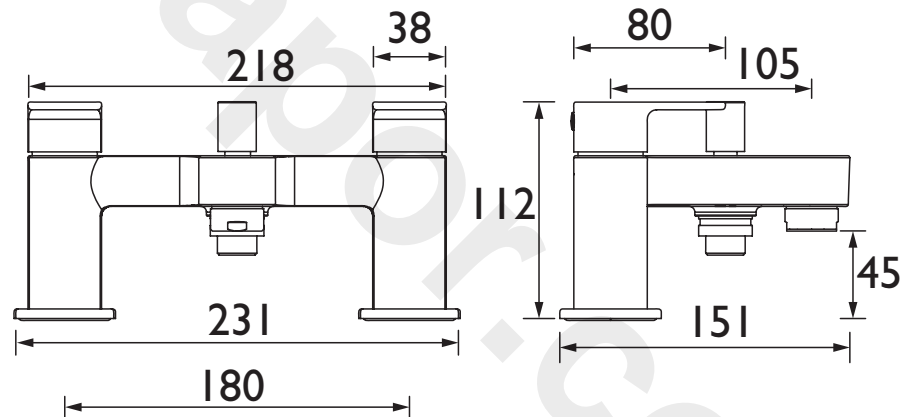

### Specification

<b>Product Type:</b>	Bathroom Tap
<b>Main Construction Material:</b>	Brass
<b>Mount Type:</b>	Deck
<b>Handle Type:</b>	Lever
<b>Connection Inlet:</b>	G3/4"
<b>Connection Outlet:</b>	M28 Flow Straightener
<b>Number of Tap Holes:</b>	2
<b>Valve/Cartridge Type:</b>	1/4 Turn 3/4" Ceramic Disc Valve
<b>Plumbing System Requirements:</b>	Suitable for all plumbing systems
<b>Minimum Dynamic Pressure (bar):</b>	0.3 bar
<b>Maximum Dynamic Pressure (bar):</b>	5.0 bar
<b>Maximum Hot Water Temperature °C:</b>	65°C
<b>Maximum Static Pressure (bar):</b>	10 bar
<b>Flow Type:</b>	Single
<b>Isolation Included:</b>	No

### Dimensions (measurements in mm)